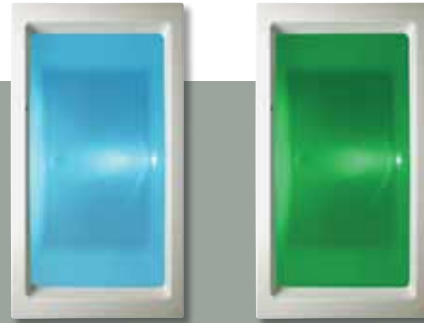

finishing touches

Permanent solid panel apron.

Removable panel for easy access to pump and system.

Permanent two-sided apron for corner installations.

aprons

All apron styles are available with seamless designs on select models.

Some aprons styles are only available on select models. Check specification sheet for availability.

chromotherapy lighting

Dramatic underwater lighting allows you to use color to balance your physical, emotional, spiritual and mental energy. Select blue to soothe, green to relax, red to stimulate or many other color variations that allow you to enjoy the benefits of light therapy.

grab bar

grab rail

High quality grab bars and grab rails create additional accents and facilitate getting in and out of the bath.

head & shoulder support

head support system

angle pillow

full back pillow

pillows