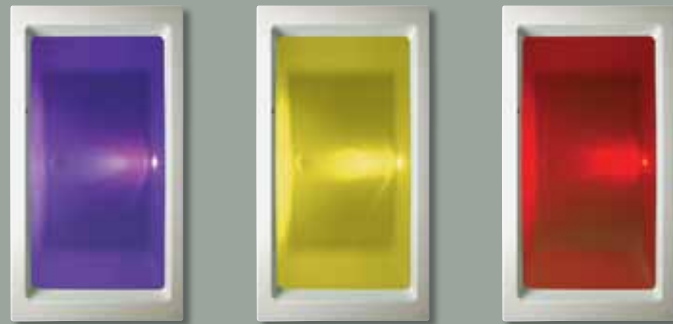

finishing touches

Permanent solid panel apron.

Removable panel for easy access to pump and system.

Permanent two-sided apron for corner installations.

aprons

All apron styles are available with seamless designs on select models.

Some aprons styles are only available on select models. Check specification sheet for availability.

chromotherapy lighting

Dramatic underwater lighting allows you to use color to balance your physical, emotional, spiritual and mental energy. Select blue to soothe, green to relax, red to stimulate or many other color variations that allow you to enjoy the benefits of light therapy.