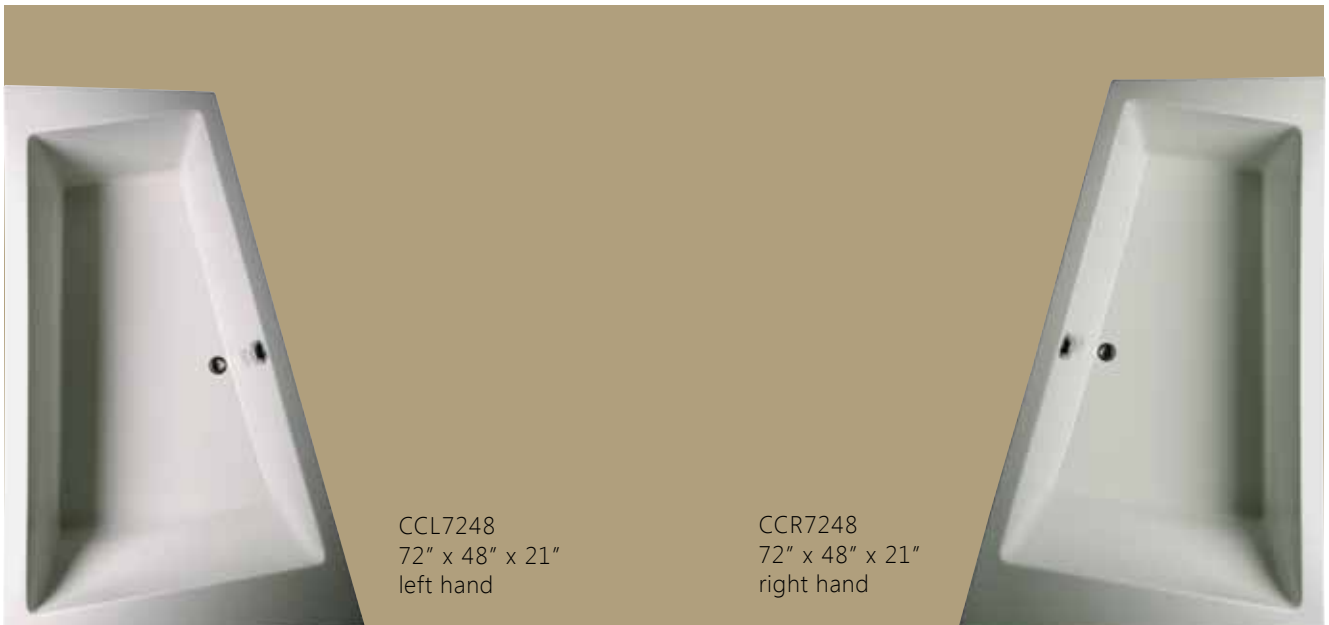

BLCL6032
68" x 40" x 22"

Tubs pictured with optional waste & overflow.

freestanding CDF

Tubs pictured with optional angle pillow and waste & overflow

corner C series

CCL7248
72" x 48" x 21"
left hand

CCR7248
72" x 48" x 21"
right hand